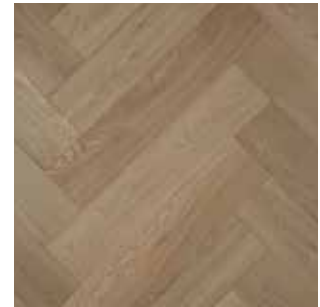

Herringbone

600 x 120
x 15/4 mm (T&G)

600 x 120
x 21/6 mm (T&G)

Raw also available.

Images for illustrative purposes only,
batch and grade variations will occur.

Parana

Chevron

600 x 90
x 21/6 mm (T&G)

Raw also available.

Images for illustrative purposes only,
batch and grade variations will occur.

For specialised widths & colours please check for availability, minimum quantities will apply.

Ranges & Colours are updated throughout the year, please check www.preferencefloors.com.au or our local office contacts for availability.