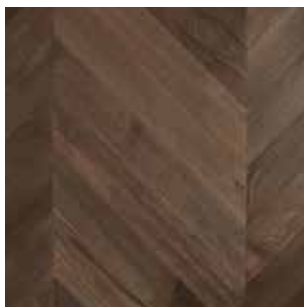

## Chevron

600 x 90  
x 21/6 mm (T&G)

Raw also available.

Images for illustrative purposes only,  
batch and grade variations will occur.

Cannes

Champagne

Dark Brown

Mink Grey