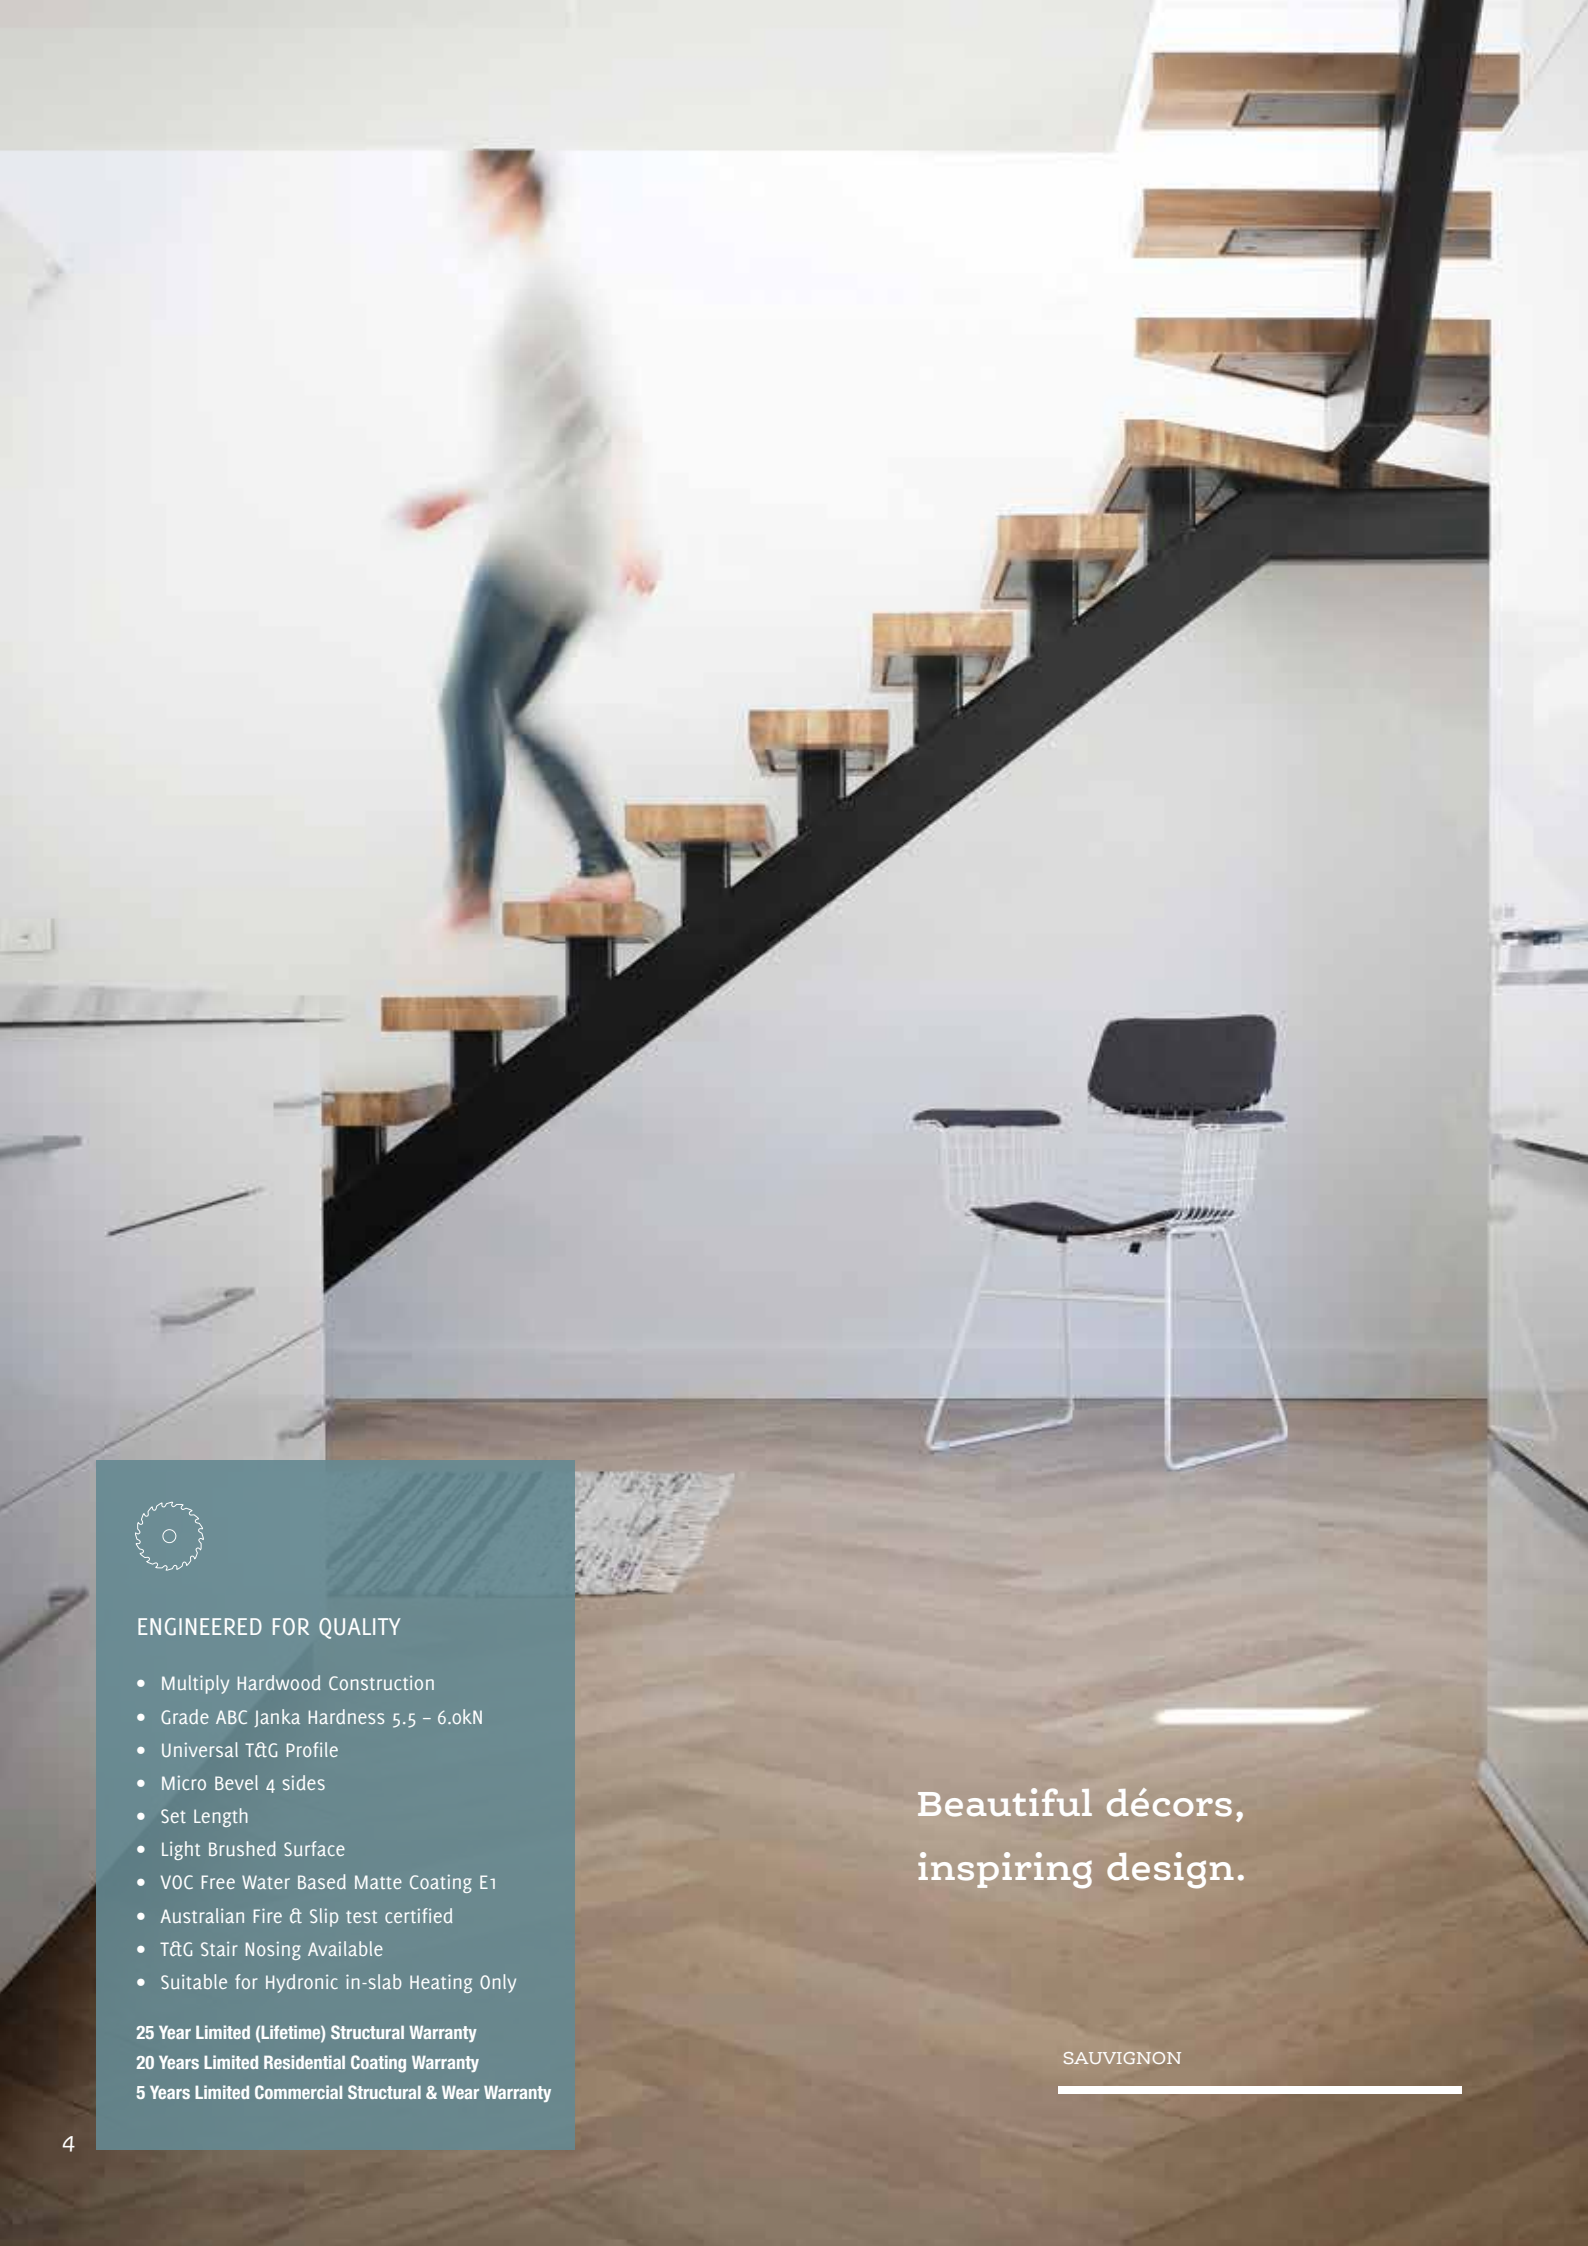

ENGINEERED FOR QUALITY

- Multiply Hardwood Construction
- Grade ABC Janka Hardness 5.5 – 6.0kN
- Universal T&G Profile
- Micro Bevel 4 sides
- Set Length
- Light Brushed Surface
- VOC Free Water Based Matte Coating E1
- Australian Fire & Slip test certified
- T&G Stair Nosing Available
- Suitable for Hydronic in-slab Heating Only

25 Year Limited (Lifetime) Structural Warranty

20 Years Limited Residential Coating Warranty

5 Years Limited Commercial Structural & Wear Warranty

Beautiful décors,
inspiring design.

SAUVIGNON