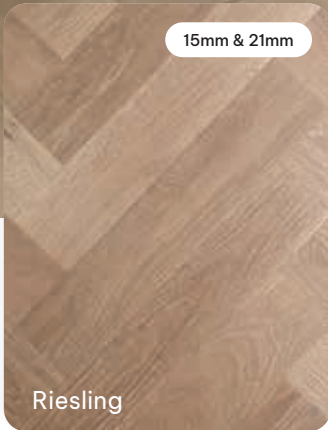

Engineered for Quality

- Multiply Hardwood Construction
- Grade ABC Janka Hardness 5.5 – 6.0kN
- Universal T&G Profile
- Micro Bevel 4 sides
- Set Length
- Light Brushed Surface
- VOC Free Water Based Matte Coating E1
- Australian Fire & Slip test certified
- T&G Stair Nosing Available
- Suitable for Hydronic in-slab Heating Only

COLOUR RANGE

600 x 120 x 15/4mm (T&G)
600 x 120 x 21/6mm (T&G)

CANNES

COLOUR RANGE

600 x 120 x 15/4mm (T&G)
600 x 90 x 21/6mm (T&G)

ACCESSORIES

Stair Nosing

Tongue & Groove Stair nosing is available to support our range of De Marque parquetry.