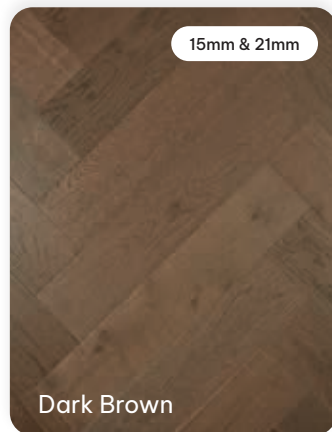

COLOUR RANGE

600 x 120 x 15/4mm (T&G)
600 x 120 x 21/6mm (T&G)