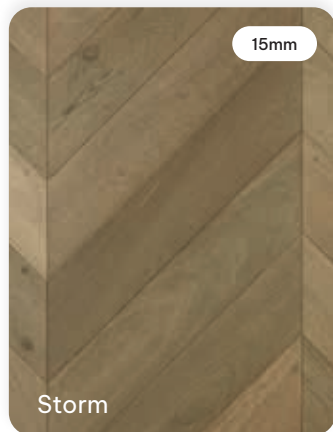

COLOUR RANGE

600 x 120 x 15/4mm (T&G)
600 x 120 x 21/6mm (T&G)

CANNES

COLOUR RANGE

600 x 120 x 15/4mm (T&G)
600 x 90 x 21/6mm (T&G)

ACCESSORIES

Stair Nosing

Tongue & Groove Stair nosing is available to support our range of De Marque parquetry.