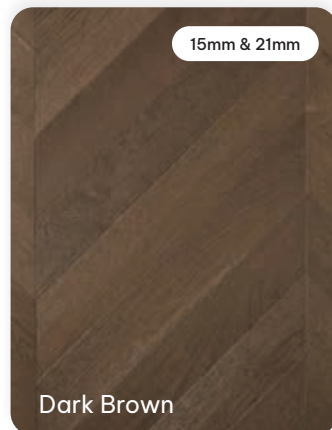

COLOUR RANGE

600 x 120 x 15/4mm (T&G)
600 x 120 x 21/6mm (T&G)

CANNES

COLOUR RANGE

600 x 120 x 15/4mm (T&G)
600 x 90 x 21/6mm (T&G)

ACCESSORIES

Stair Nosing

Tongue & Groove Stair nosing is available to support our range of De Marque parquetry.