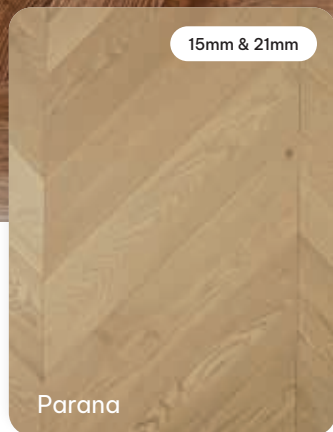

COLOUR RANGE

600 x 120 x 15/4mm (T&G)
600 x 120 x 21/6mm (T&G)

CANNES

COLOUR RANGE

600 x 120 x 15/4mm (T&G)
600 x 90 x 21/6mm (T&G)

ACCESSORIES

Stair Nosing

Tongue & Groove Stair nosing is available to support our range of De Marque parquetry.