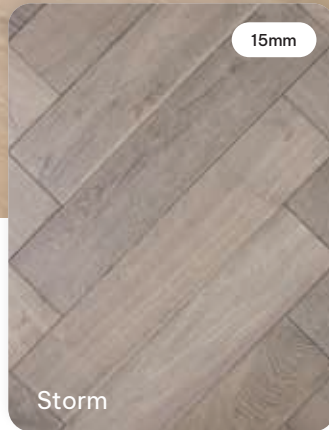

Engineered for Quality

- Multiply Hardwood Construction
- Grade ABC Janka Hardness 5.5 – 6.0kN
- Universal T&G Profile
- Micro Bevel 4 sides
- Set Length
- Light Brushed Surface
- VOC Free Water Based Matte Coating E1
- Australian Fire & Slip test certified
- T&G Stair Nosing Available
- Suitable for Hydronic in-slab Heating Only

COLOUR RANGE

600 x 120 x 15/4mm (T&G)
600 x 120 x 21/6mm (T&G)

CANNES

COLOUR RANGE

600 x 120 x 15/4mm (T&G)
600 x 90 x 21/6mm (T&G)

ACCESSORIES

Stair Nosing

Tongue & Groove Stair nosing is available to support our range of De Marque parquetry.