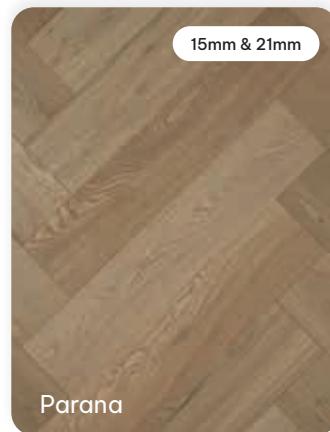

COLOUR RANGE

600 x 120 x 15/4mm (T&G)
600 x 120 x 21/6mm (T&G)