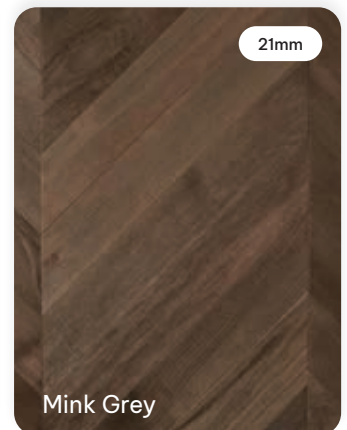

COLOUR RANGE

600 x 120 x 15/4mm (T&G)
600 x 120 x 21/6mm (T&G)

CANNES

COLOUR RANGE

600 x 120 x 15/4mm (T&G)
600 x 90 x 21/6mm (T&G)

ACCESSORIES

Stair Nosing

Tongue & Groove Stair nosing is available to support our range of De Marque parquetry.