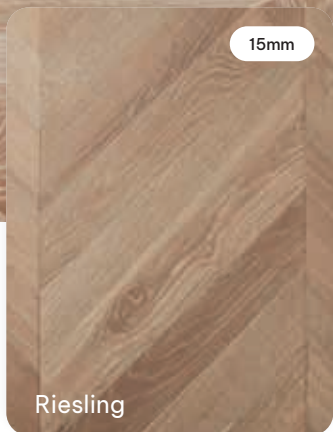

COLOUR RANGE

600 x 120 x 15/4mm (T&G)
600 x 120 x 21/6mm (T&G)

CANNES

COLOUR RANGE

600 x 120 x 15/4mm (T&G)
600 x 90 x 21/6mm (T&G)

ACCESSORIES

Stair Nosing

Tongue & Groove Stair nosing is available to support our range of De Marque parquetry.