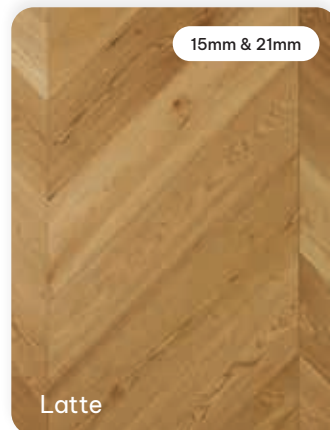

COLOUR RANGE

600 x 120 x 15/4mm (T&G)
600 x 120 x 21/6mm (T&G)

CANNES

COLOUR RANGE

600 x 120 x 15/4mm (T&G)
600 x 90 x 21/6mm (T&G)

ACCESSORIES

Stair Nosing

Tongue & Groove Stair nosing is available to support our range of De Marque parquetry.