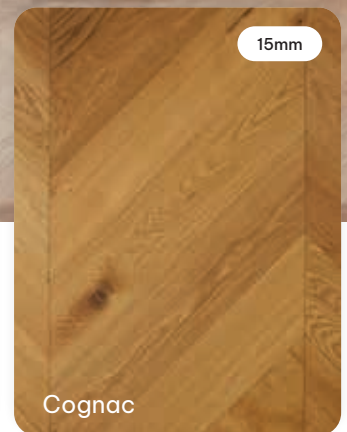

COLOUR RANGE

600 x 120 x 15/4mm (T&G)
600 x 120 x 21/6mm (T&G)

CANNES

COLOUR RANGE

600 x 120 x 15/4mm (T&G)
600 x 90 x 21/6mm (T&G)

ACCESSORIES

Stair Nosing

Tongue & Groove Stair nosing is available to support our range of De Marque parquetry.