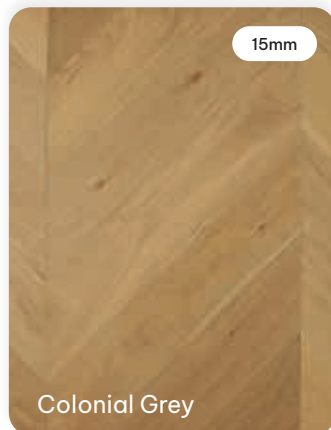

COLOUR RANGE

600 x 120 x 15/4mm (T&G)
600 x 120 x 21/6mm (T&G)

CANNES

COLOUR RANGE

600 x 120 x 15/4mm (T&G)
600 x 90 x 21/6mm (T&G)

ACCESSORIES

Stair Nosing

Tongue & Groove Stair nosing is available to support our range of De Marque parquetry.