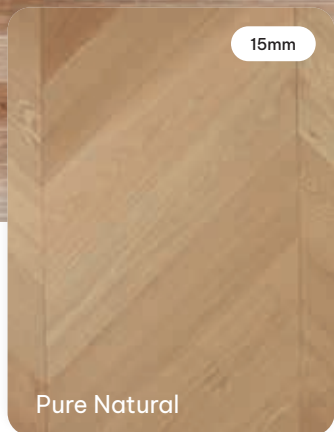

COLOUR RANGE

600 x 120 x 15/4mm (T&G)
600 x 120 x 21/6mm (T&G)

CANNES

COLOUR RANGE

600 x 120 x 15/4mm (T&G)
600 x 90 x 21/6mm (T&G)

ACCESSORIES

Stair Nosing

Tongue & Groove Stair nosing is available to support our range of De Marque parquetry.