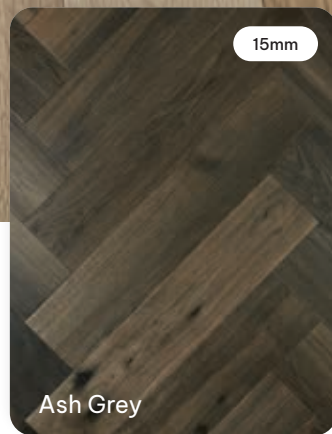

COLOUR RANGE

600 x 120 x 15/4mm (T&G)
600 x 120 x 21/6mm (T&G)