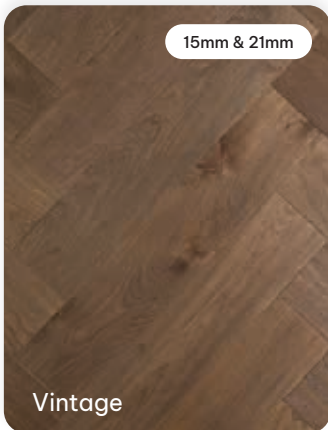

Engineered for Quality

- Multiply Hardwood Construction
- Grade ABC Janka Hardness 5.5 – 6.0kN
- Universal T&G Profile
- Micro Bevel 4 sides
- Set Length
- Light Brushed Surface
- VOC Free Water Based Matte Coating E1
- Australian Fire & Slip test certified
- T&G Stair Nosing Available
- Suitable for Hydronic in-slab Heating Only

COLOUR RANGE

600 x 120 x 15/4mm (T&G)
600 x 120 x 21/6mm (T&G)

CANNES

COLOUR RANGE

600 x 120 x 15/4mm (T&G)
600 x 90 x 21/6mm (T&G)

ACCESSORIES

Stair Nosing

Tongue & Groove Stair nosing is available to support our range of De Marque parquetry.