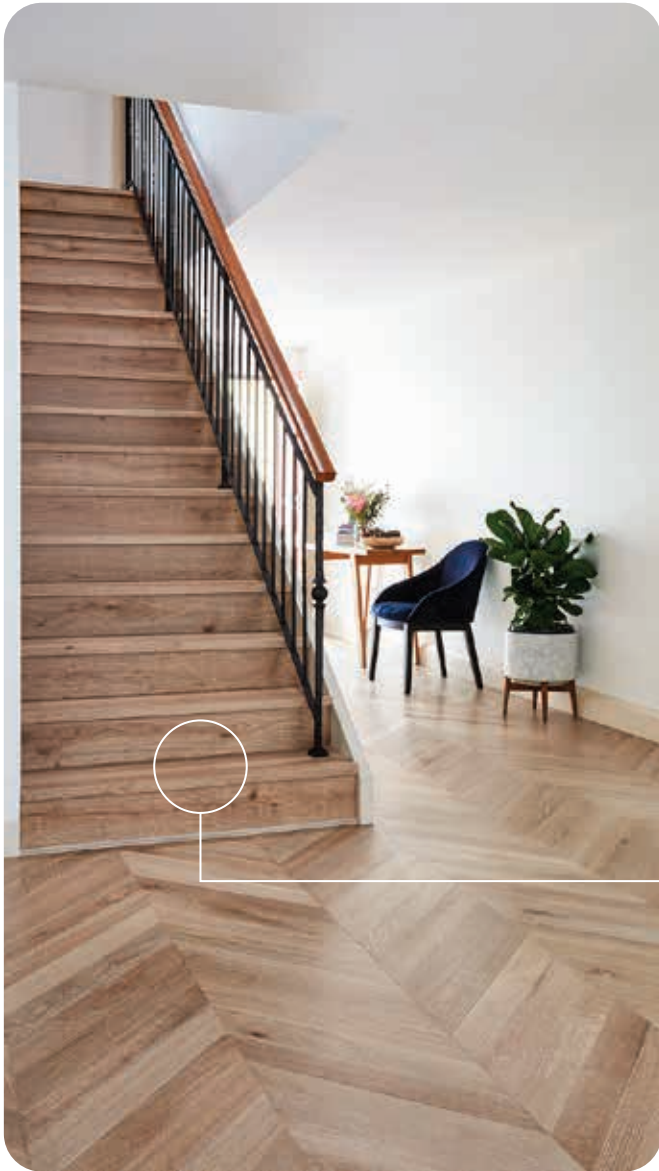

The engineered construction provides dimensional accuracy and stability with a wear layer designed to last for centuries. Presented with a universal T&G system for direct adhesive installation only. Both Chevron and Herringbone patterns are available in a range presented with classic décors of subtle charm that's sure to make an impact. De Marqué parquetry will definitely deliver a sense of calm and beauty into your life.

COLOUR RANGE

600 x 120 x 15/4mm (T&G)
600 x 120 x 21/6mm (T&G)

CANNES

COLOUR RANGE

600 x 120 x 15/4mm (T&G)
600 x 90 x 21/6mm (T&G)

ACCESSORIES

Stair Nosing

Tongue & Groove Stair nosing is available to support our range of De Marque parquetry.