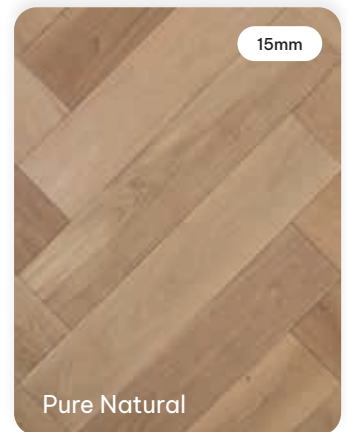

COLOUR RANGE

600 x 120 x 15/4mm (T&G)
600 x 120 x 21/6mm (T&G)