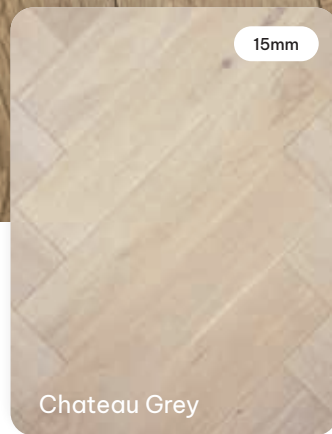

COLOUR RANGE

600 x 120 x 15/4mm (T&G)
600 x 120 x 21/6mm (T&G)