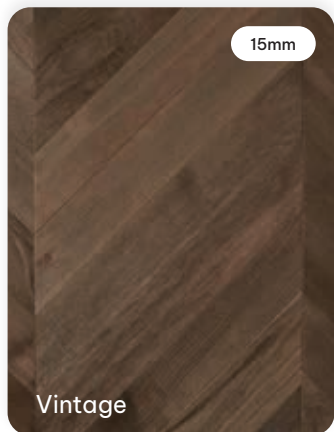

COLOUR RANGE

600 x 120 x 15/4mm (T&G)
600 x 120 x 21/6mm (T&G)

CANNES

COLOUR RANGE

600 x 120 x 15/4mm (T&G)
600 x 90 x 21/6mm (T&G)

ACCESSORIES

Stair Nosing

Tongue & Groove Stair nosing is available to support our range of De Marque parquetry.