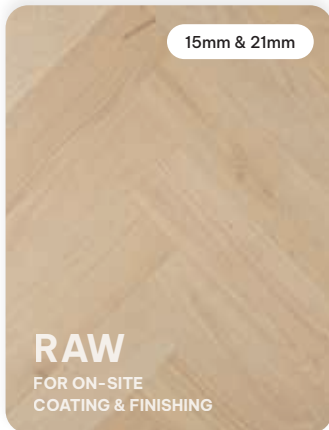

Engineered for Quality

- Multiply Hardwood Construction
- Grade ABC Janka Hardness 5.5 – 6.0kN
- Universal T&G Profile
- Micro Bevel 4 sides
- Set Length
- Light Brushed Surface
- VOC Free Water Based Matte Coating E1
- Australian Fire & Slip test certified
- T&G Stair Nosing Available
- Suitable for Hydronic in-slab Heating Only

COLOUR RANGE

600 x 120 x 15/4mm (T&G)
600 x 120 x 21/6mm (T&G)

CANNES

COLOUR RANGE

600 x 120 x 15/4mm (T&G)
600 x 90 x 21/6mm (T&G)

ACCESSORIES

Stair Nosing

Tongue & Groove Stair nosing is available to support our range of De Marque parquetry.