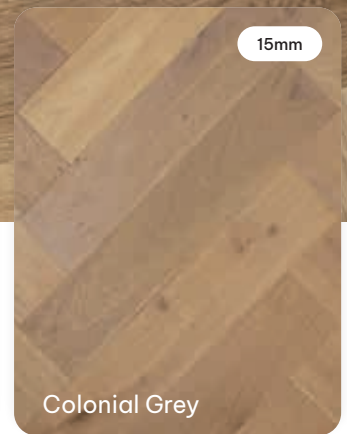

COLOUR RANGE

600 x 120 x 15/4mm (T&G)
600 x 120 x 21/6mm (T&G)